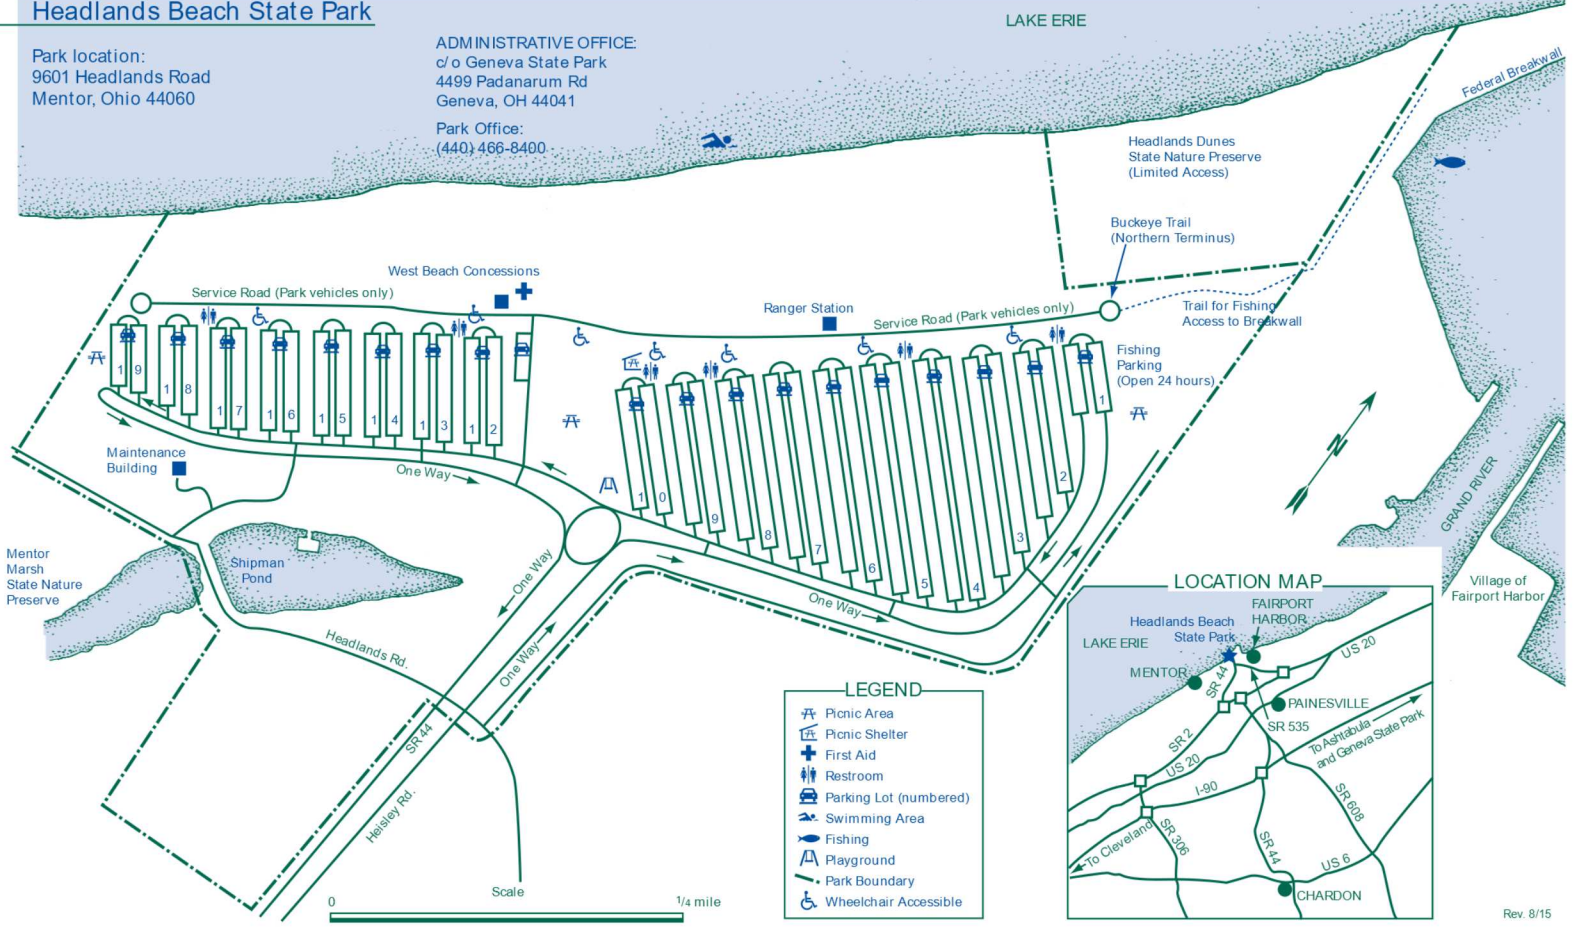

# Headlands Beach State Park

Park location:  
9601 Headlands Road  
Mentor, Ohio 44060

ADMINISTRATIVE OFFICE:  
c/ o Geneva State Park  
4499 Padanarum Rd  
Geneva, OH 44041  
  
Park Office:  
(440) 466-8400

LAKE ERIE

**LEGEND**

- Picnic Area
- Picnic Shelter
- First Aid
- Restroom
- Parking Lot (numbered)
- Swimming Area
- Fishing
- Playground
- Park Boundary
- Wheelchair Accessible