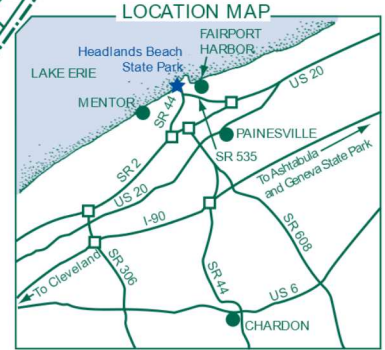

# Headlands Beach State Park

Park location:  
9601 Headlands Road  
Mentor, Ohio 44060

ADMINISTRATIVE OFFICE:  
c/ o Geneva State Park  
4499 Padanarum Rd  
Geneva, OH 44041  
  
Park Office:  
(440) 466-8400

LAKE ERIE

**LEGEND**

- Picnic Area
- Picnic Shelter
- First Aid
- Restroom
- Parking Lot (numbered)
- Swimming Area
- Fishing
- Playground
- Park Boundary
- Wheelchair Accessible